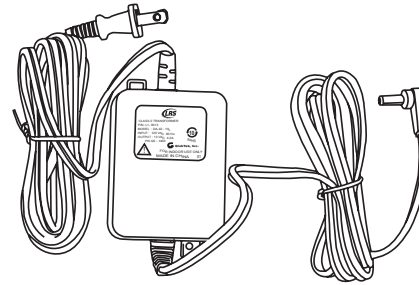

Setup Guide Charger 9

For use with Star Pager & Adverteaser (Paddle Pager)

LRS

Items Included:

1

2

3

4

Installation Options:

Opt. 1

Opt. 2

Note: Do not connect more than 25 charging slots per power supply.