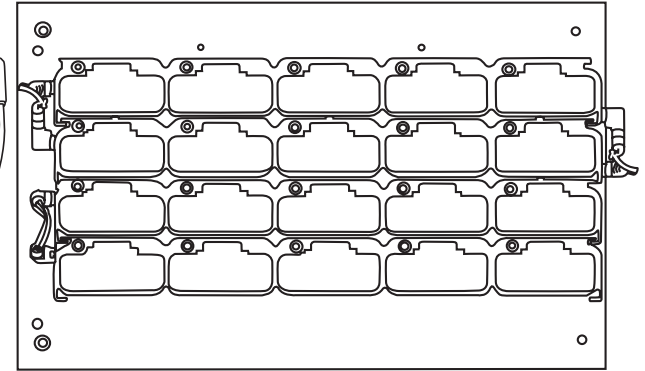

Setup Guide Charger 9

For use with Star Pager & Adverteaser (Paddle Pager)

LRS

Items Included:

1

2

3

4

Installation Options:

Opt. 1

Opt. 2

Note: Do not connect more than 25 charging slots per power supply.