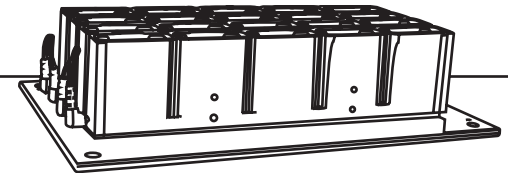

Setup Guide Charger 9

For use with Star Pager & Adverteaser (Paddle Pager)

LRS

Items Included:

1

2

3

4

Installation Options:

Opt. 1

Opt. 2

Note: Do not connect more than 25 charging slots per power supply.