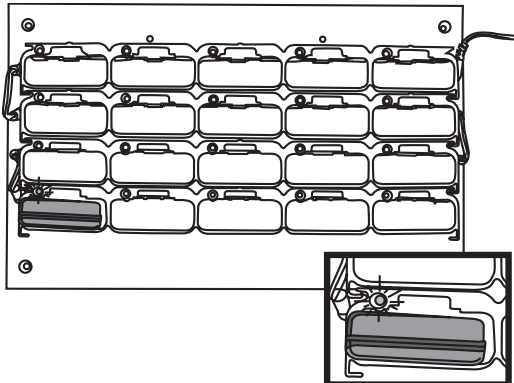

Setup Guide Charger 9

For use with Star Pager & Adverteaser (Paddle Pager)

LRS

Items Included:

1

2

3

4

Installation Options:

Opt. 1

Opt. 2

Note: Do not connect more than 25 charging slots per power supply.